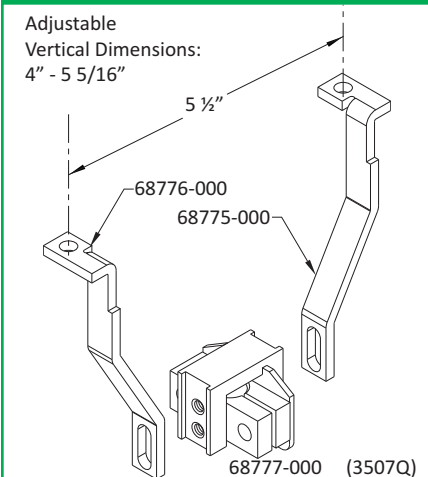

Bolt-On Mounting Bracket Diagrams

Hand Control Mounting Brackets (Specific Seat Rails or Center Console Mount)