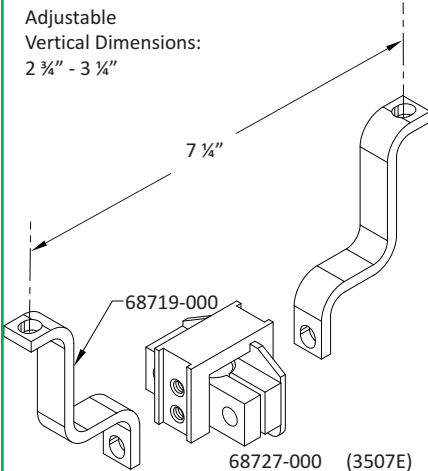

Bolt-On Mounting Bracket Diagrams

Hand Control Mounting Brackets (Specific Seat Rails or Center Console Mount)