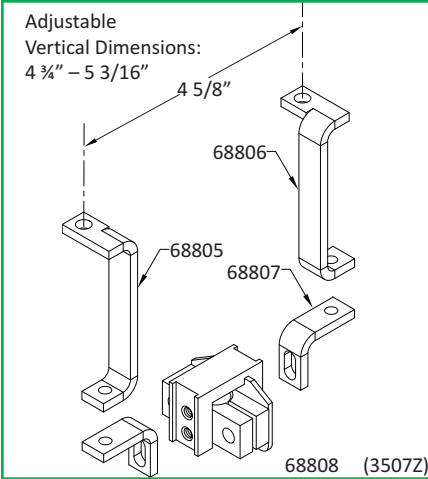

Bolt-On Mounting Bracket Diagrams

Hand Control Mounting Brackets (Specific Seat Rails or Center Console Mount)