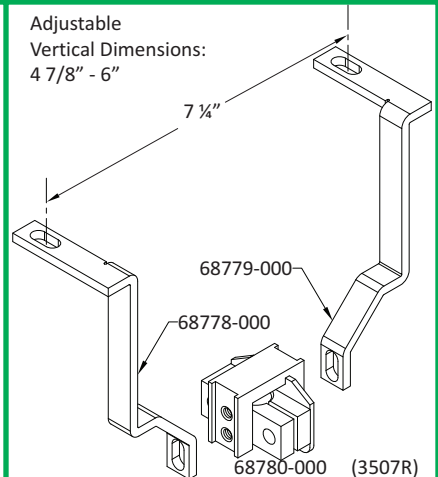

Bolt-On Mounting Bracket Diagrams

Hand Control Mounting Brackets (Specific Seat Rails or Center Console Mount)