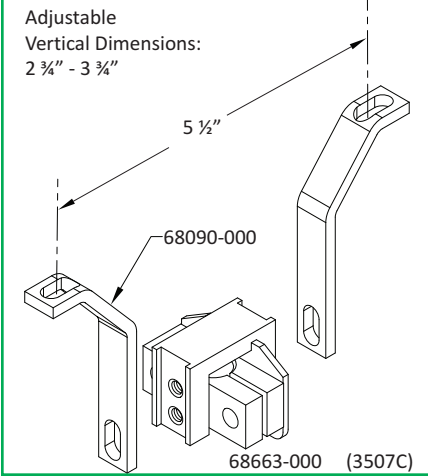

Bolt-On Mounting Bracket Diagrams

Hand Control Mounting Brackets (Specific Seat Rails or Center Console Mount)