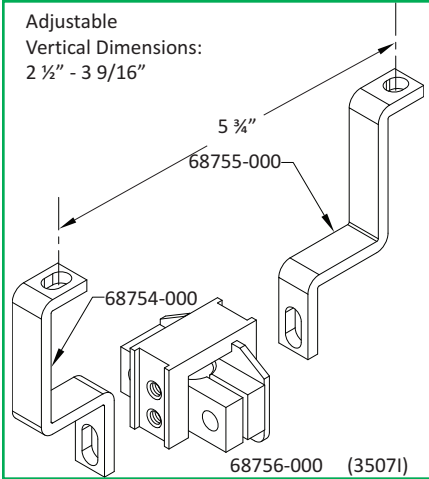

Bolt-On Mounting Bracket Diagrams