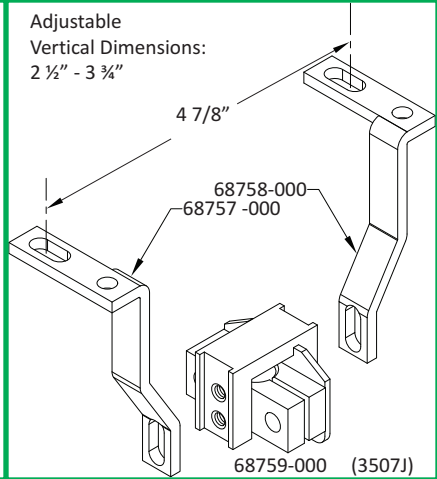

Bolt-On Mounting Bracket Diagrams