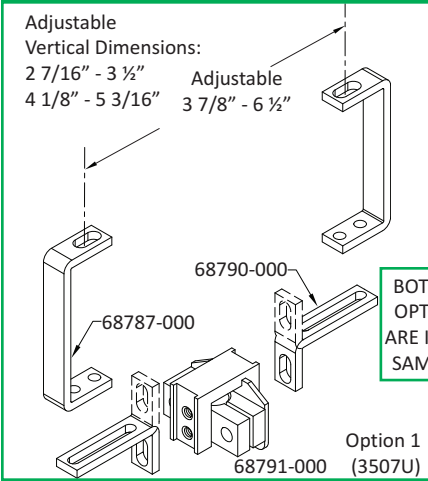

Bolt-On Mounting Bracket Diagrams

BOTH "U"
OPTIONS
ARE IN THE
SAME KIT