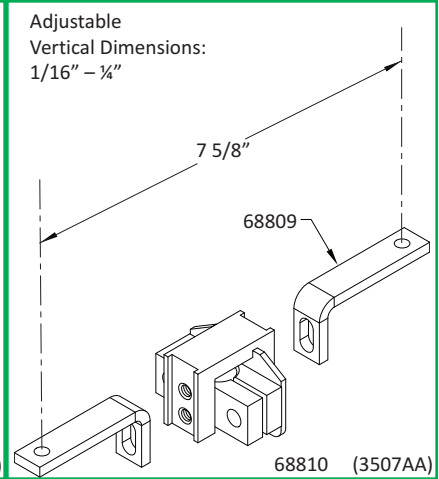

Bolt-On Mounting Bracket Diagrams

Hand Control Mounting Brackets (Specific Seat Rails or Center Console Mount)