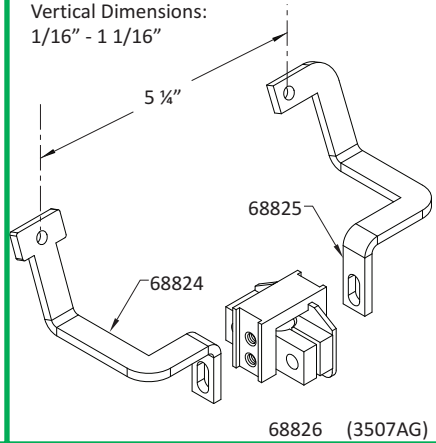

# Bolt-On Mounting Bracket Diagrams

Adjustable  
Vertical Dimensions:  
7/16" - 5/8"

Adjustable  
Vertical Dimensions:  
7/16" - 5/8"

Adjustable  
Vertical Dimensions:  
5/16" - 7/16"

Adjustable  
Vertical Dimensions:  
1/16" - 1 1/16"