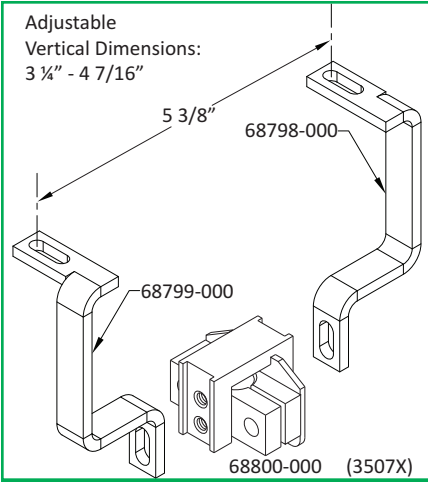

Bolt-On Mounting Bracket Diagrams

Hand Control Mounting Brackets (Specific Seat Rails or Center Console Mount)