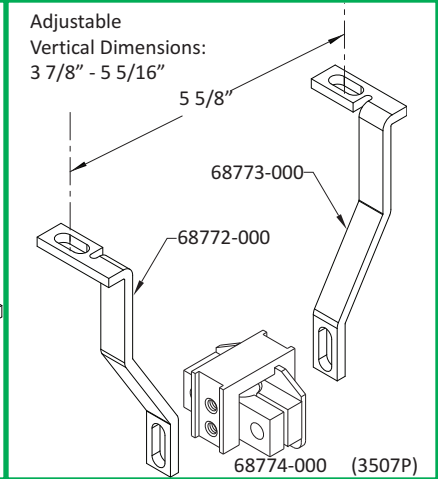

Bolt-On Mounting Bracket Diagrams

Hand Control Mounting Brackets (Specific Seat Rails or Center Console Mount)