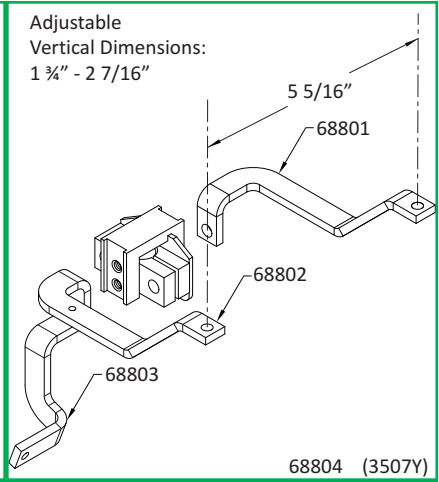

Bolt-On Mounting Bracket Diagrams

Hand Control Mounting Brackets (Specific Seat Rails or Center Console Mount)