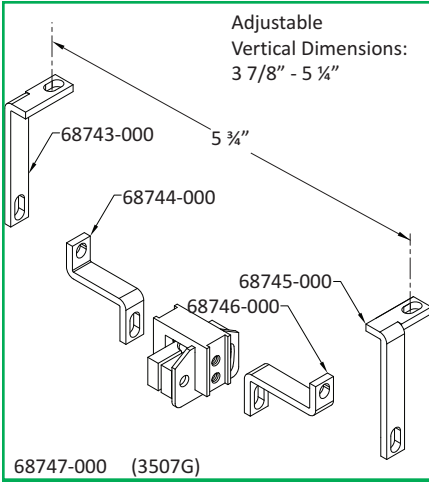

Bolt-On Mounting Bracket Diagrams