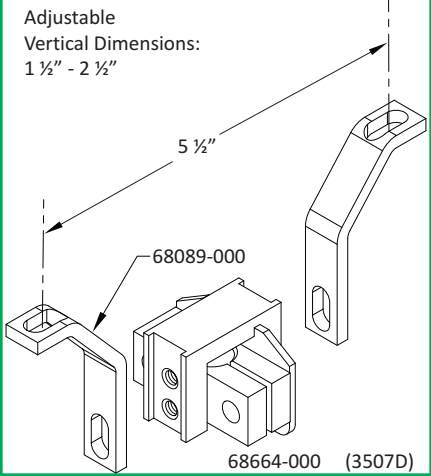

Bolt-On Mounting Bracket Diagrams

Hand Control Mounting Brackets (Specific Seat Rails or Center Console Mount)