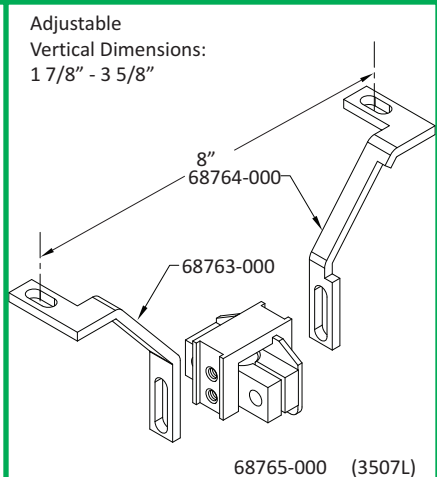

Bolt-On Mounting Bracket Diagrams