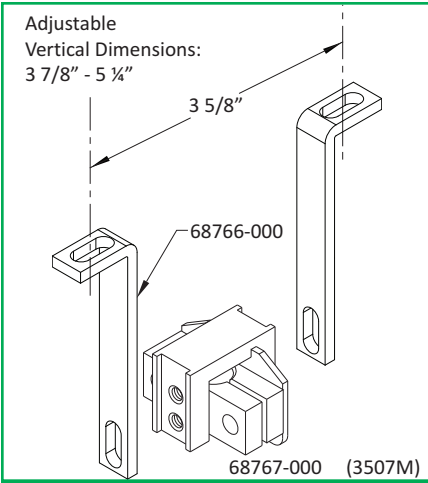

Bolt-On Mounting Bracket Diagrams

Hand Control Mounting Brackets (Specific Seat Rails or Center Console Mount)