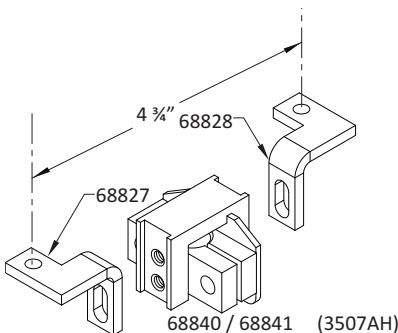

Adjustable
Vertical Dimensions:
0" - 5/8"