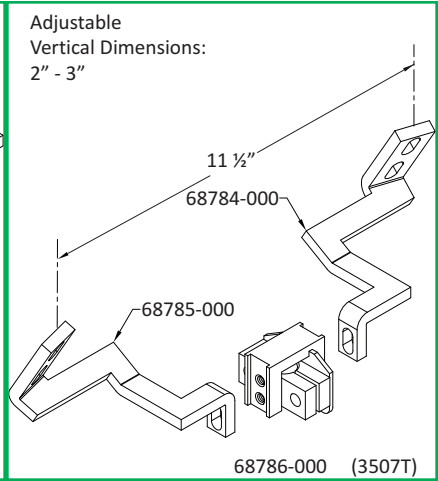

Bolt-On Mounting Bracket Diagrams

BOTH "U"
OPTIONS
ARE IN THE
SAME KIT