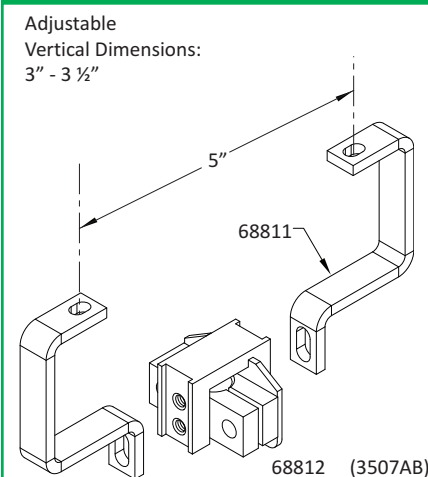

Bolt-On Mounting Bracket Diagrams

Hand Control Mounting Brackets (Specific Seat Rails or Center Console Mount)