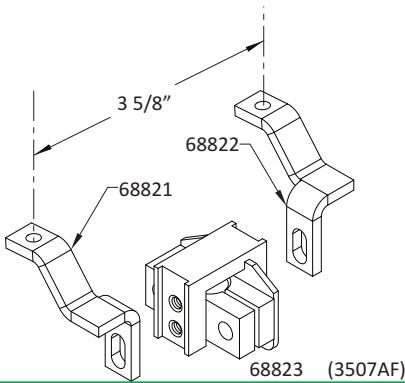

# Bolt-On Mounting Bracket Diagrams

Adjustable  
Vertical Dimensions:  
7/16" - 5/8"

Adjustable  
Vertical Dimensions:  
7/16" - 5/8"

Adjustable  
Vertical Dimensions:  
5/16" - 7/16"

Adjustable  
Vertical Dimensions:  
1/16" - 1 1/16"