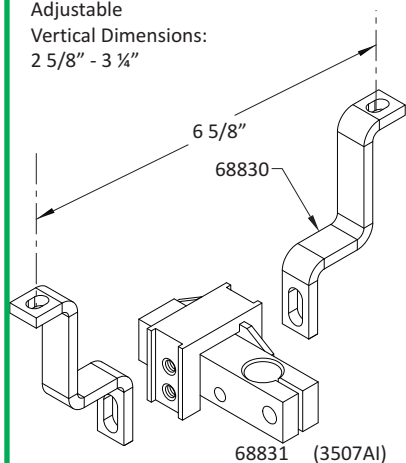

# Bolt-On Mounting Bracket Diagrams

Adjustable  
Vertical Dimensions:  
7/16" - 5/8"

Adjustable  
Vertical Dimensions:  
7/16" - 5/8"

Adjustable  
Vertical Dimensions:  
5/16" - 7/16"

Adjustable  
Vertical Dimensions:  
1/16" - 1 1/16"

Adjustable  
Vertical Dimensions:  
0" - 5/8"

Adjustable  
Vertical Dimensions:  
2 5/8" - 3 1/4"