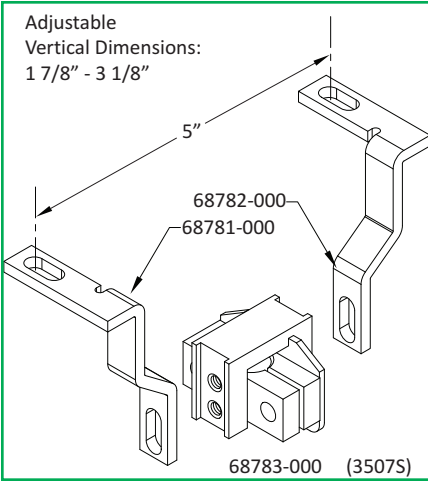

Bolt-On Mounting Bracket Diagrams

BOTH "U"
OPTIONS
ARE IN THE
SAME KIT