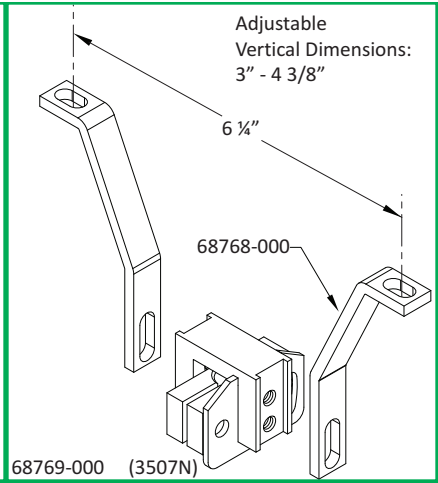

Bolt-On Mounting Bracket Diagrams

Hand Control Mounting Brackets (Specific Seat Rails or Center Console Mount)