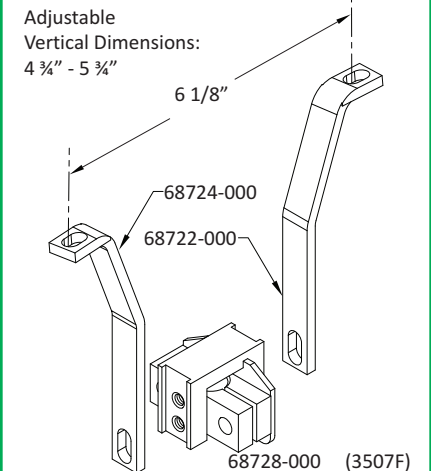

Bolt-On Mounting Bracket Diagrams

Hand Control Mounting Brackets (Specific Seat Rails or Center Console Mount)