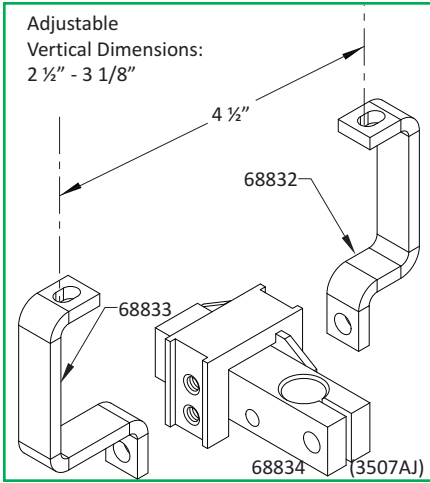

Bolt-On Mounting Bracket Diagrams

Hand Control Mounting Brackets (Specific Seat Rails or Center Console Mount)