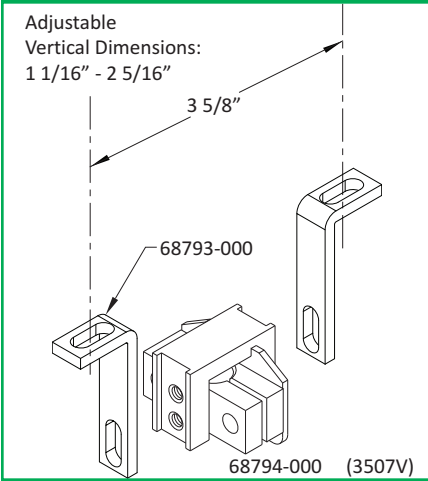

Bolt-On Mounting Bracket Diagrams

BOTH "U"
OPTIONS
ARE IN THE
SAME KIT