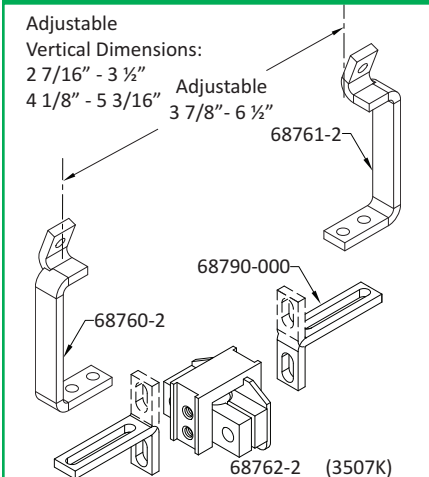

Bolt-On Mounting Bracket Diagrams