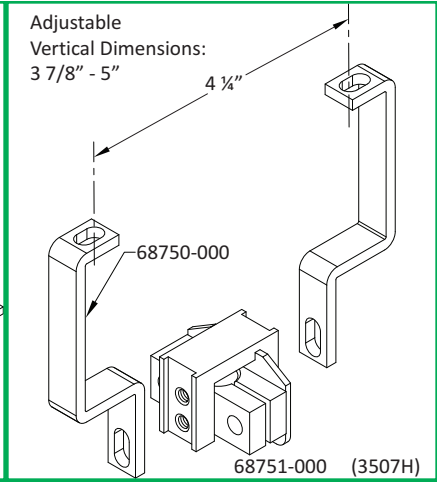

Bolt-On Mounting Bracket Diagrams