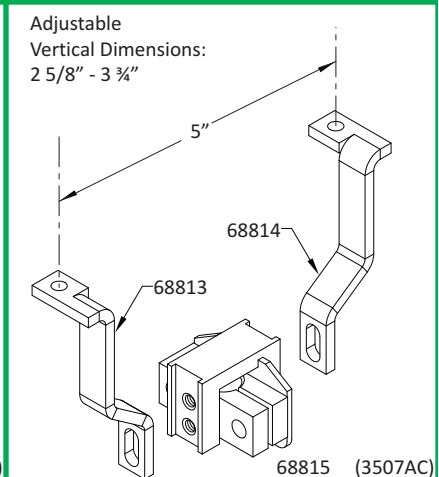

Bolt-On Mounting Bracket Diagrams

Hand Control Mounting Brackets (Specific Seat Rails or Center Console Mount)