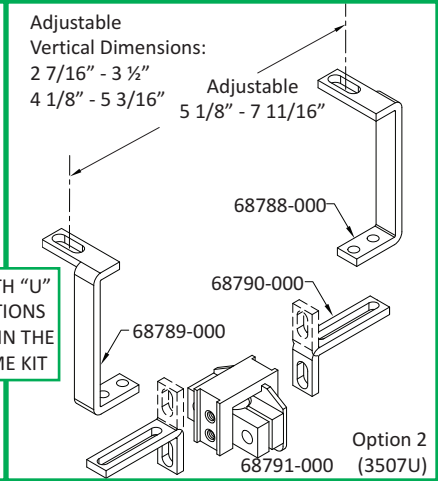

Bolt-On Mounting Bracket Diagrams

BOTH "U"
OPTIONS
ARE IN THE
SAME KIT