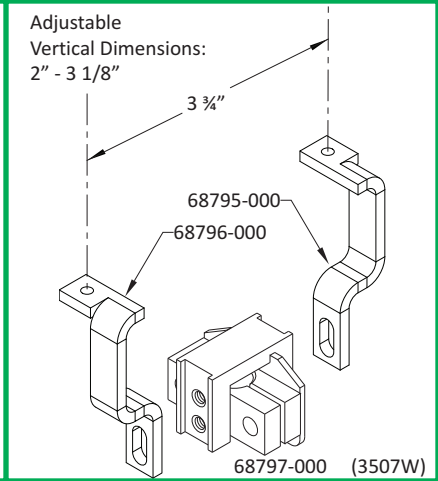

Bolt-On Mounting Bracket Diagrams

BOTH "U"
OPTIONS
ARE IN THE
SAME KIT