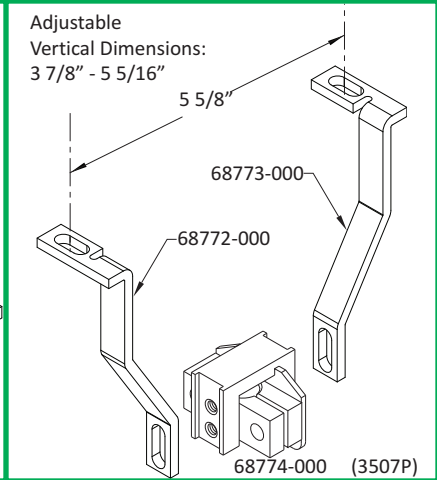

Bolt-On Mounting Bracket Diagrams

Hand Control Mounting Brackets (Column Mount)