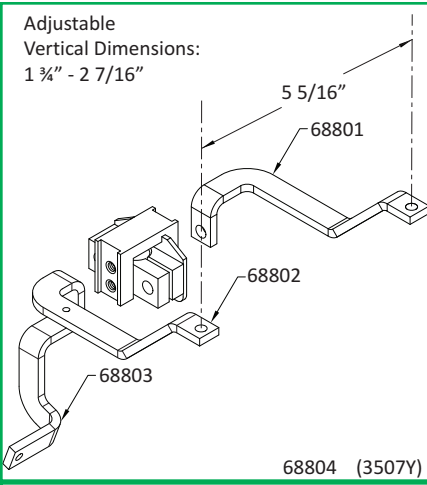

Bolt-On Mounting Bracket Diagrams

Adjustable
Vertical Dimensions:
7/16" - 5/8"

Adjustable
Vertical Dimensions:
7/16" - 5/8"

Adjustable
Vertical Dimensions:
5/16" - 7/16"

Adjustable
Vertical Dimensions:
1/16" - 1 1/16"