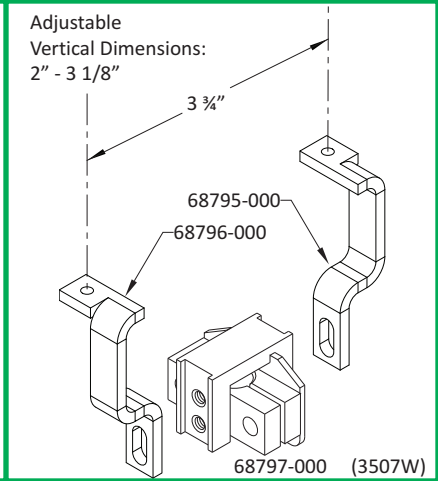

Bolt-On Mounting Bracket Diagrams

BOTH "U" OPTIONS ARE IN THE SAME KIT