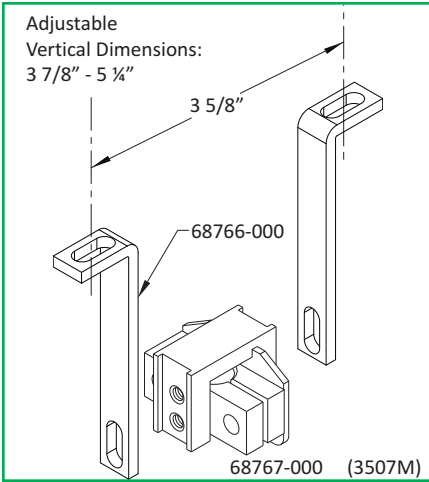

Bolt-On Mounting Bracket Diagrams

Hand Control Mounting Brackets (Column Mount)