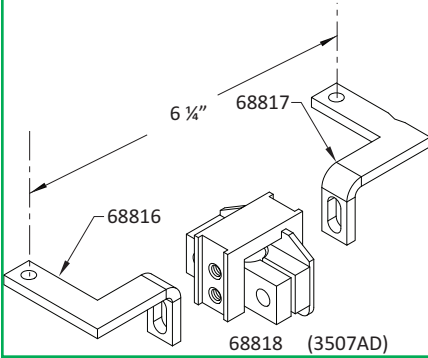

Bolt-On Mounting Bracket Diagrams

Adjustable
Vertical Dimensions:
7/16" - 5/8"

Adjustable
Vertical Dimensions:
7/16" - 5/8"

Adjustable
Vertical Dimensions:
5/16" - 7/16"

Adjustable
Vertical Dimensions:
1/16" - 1 1/16"