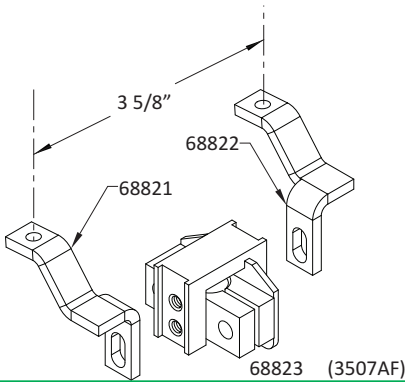

Bolt-On Mounting Bracket Diagrams

Adjustable
Vertical Dimensions:
7/16" - 5/8"

Adjustable
Vertical Dimensions:
7/16" - 5/8"

Adjustable
Vertical Dimensions:
5/16" - 7/16"

Adjustable
Vertical Dimensions:
1/16" - 1 1/16"

Adjustable
Vertical Dimensions:
0" - 5/8"

Adjustable
Vertical Dimensions:
2 5/8" - 3 1/4"

Bolt-On Mounting Bracket Diagrams

Adjustable
Vertical Dimensions:
2 1/2" - 3 1/8"

Adjustable
Vertical Dimensions:
0" - 3/8"