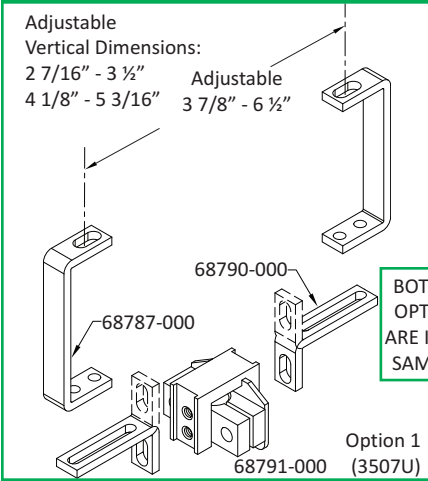

Bolt-On Mounting Bracket Diagrams

BOTH "U" OPTIONS ARE IN THE SAME KIT