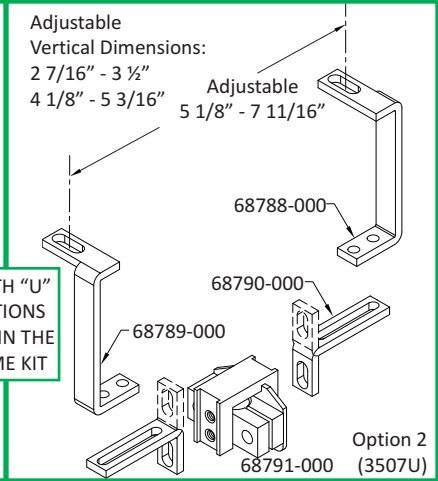

Bolt-On Mounting Bracket Diagrams

BOTH "U" OPTIONS ARE IN THE SAME KIT