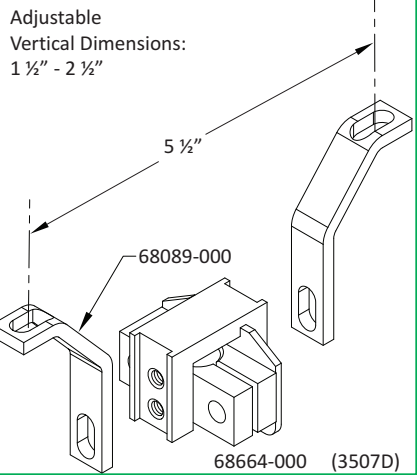

Bolt-On Mounting Bracket Diagrams

Hand Control Mounting Brackets (Column Mount)