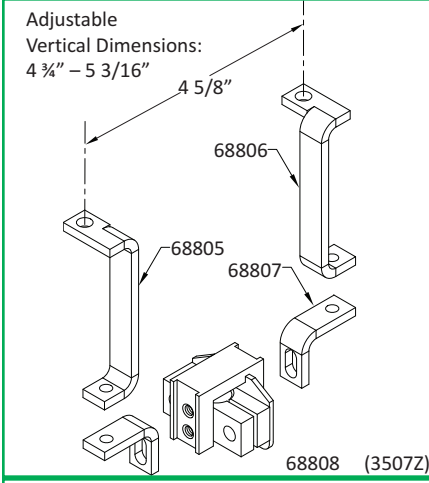

Bolt-On Mounting Bracket Diagrams

Adjustable
Vertical Dimensions:
7/16" - 5/8"

Adjustable
Vertical Dimensions:
7/16" - 5/8"

Adjustable
Vertical Dimensions:
5/16" - 7/16"

Adjustable
Vertical Dimensions:
1/16" - 1 1/16"