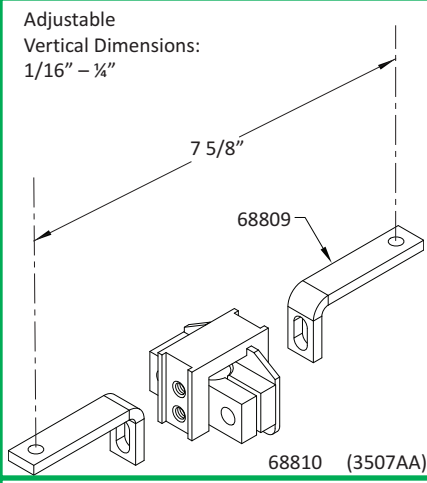

Bolt-On Mounting Bracket Diagrams

Adjustable
Vertical Dimensions:
7/16" - 5/8"

Adjustable
Vertical Dimensions:
7/16" - 5/8"

Adjustable
Vertical Dimensions:
5/16" - 7/16"

Adjustable
Vertical Dimensions:
1/16" - 1 1/16"