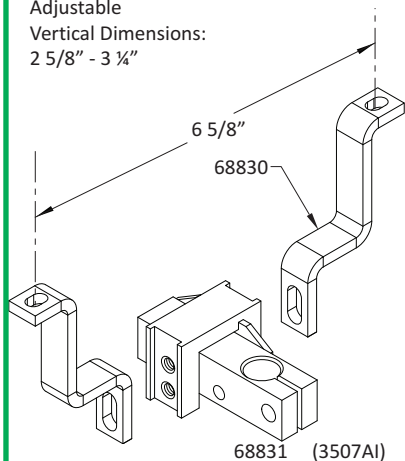

Bolt-On Mounting Bracket Diagrams

Adjustable
Vertical Dimensions:
7/16" - 5/8"

Adjustable
Vertical Dimensions:
7/16" - 5/8"

Adjustable
Vertical Dimensions:
5/16" - 7/16"

Adjustable
Vertical Dimensions:
1/16" - 1 1/16"

Adjustable
Vertical Dimensions:
0" - 5/8"

Adjustable
Vertical Dimensions:
2 5/8" - 3 1/4"

Bolt-On Mounting Bracket Diagrams

Adjustable
Vertical Dimensions:
2 1/2" - 3 1/8"

Adjustable
Vertical Dimensions:
0" - 3/8"