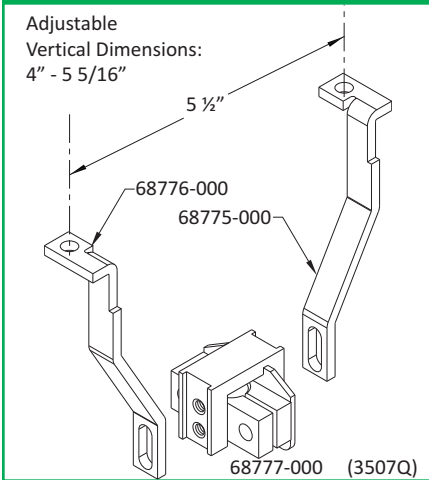

Bolt-On Mounting Bracket Diagrams

Hand Control Mounting Brackets (Column Mount)