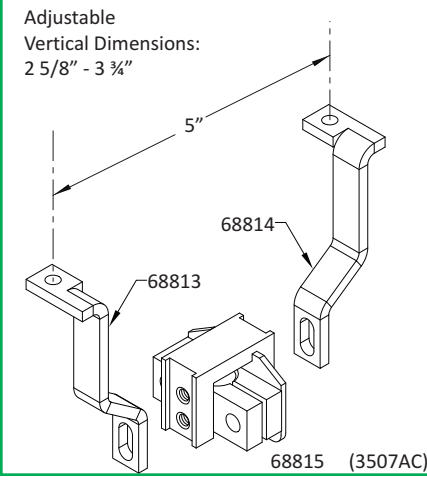

Bolt-On Mounting Bracket Diagrams

Adjustable
Vertical Dimensions:
7/16" - 5/8"

Adjustable
Vertical Dimensions:
7/16" - 5/8"

Adjustable
Vertical Dimensions:
5/16" - 7/16"

Adjustable
Vertical Dimensions:
1/16" - 1 1/16"