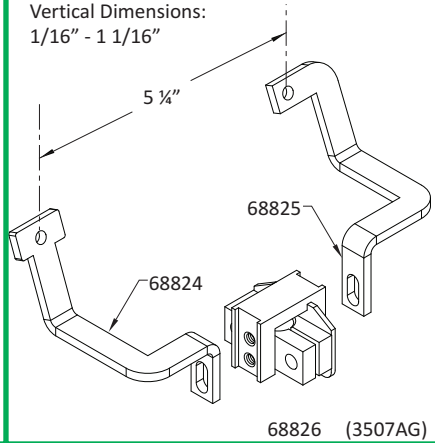

Bolt-On Mounting Bracket Diagrams

Adjustable
Vertical Dimensions:
7/16" - 5/8"

Adjustable
Vertical Dimensions:
7/16" - 5/8"

Adjustable
Vertical Dimensions:
5/16" - 7/16"

Adjustable
Vertical Dimensions:
1/16" - 1 1/16"

Adjustable
Vertical Dimensions:
0" - 5/8"

Adjustable
Vertical Dimensions:
2 5/8" - 3 1/4"

Bolt-On Mounting Bracket Diagrams

Adjustable
Vertical Dimensions:
2 1/2" - 3 1/8"

Adjustable
Vertical Dimensions:
0" - 3/8"