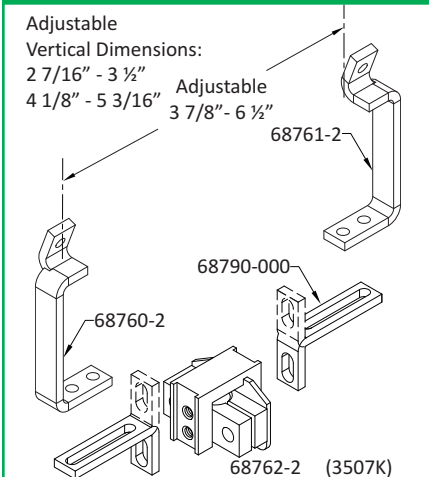

Bolt-On Mounting Bracket Diagrams