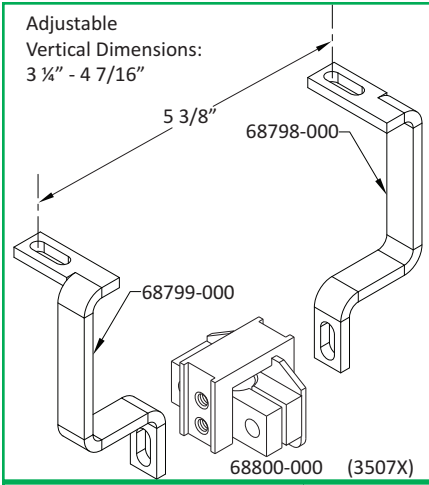

Bolt-On Mounting Bracket Diagrams

Adjustable
Vertical Dimensions:
7/16" - 5/8"

Adjustable
Vertical Dimensions:
7/16" - 5/8"

Adjustable
Vertical Dimensions:
5/16" - 7/16"

Adjustable
Vertical Dimensions:
1/16" - 1 1/16"