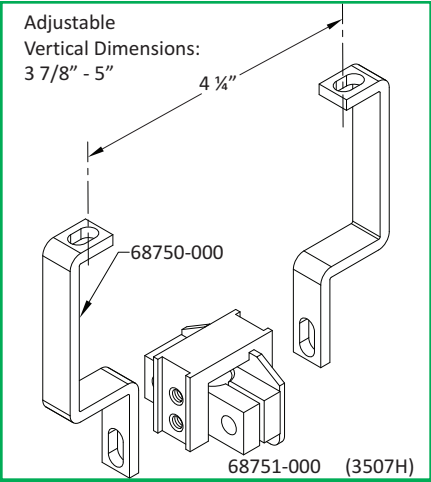

Bolt-On Mounting Bracket Diagrams