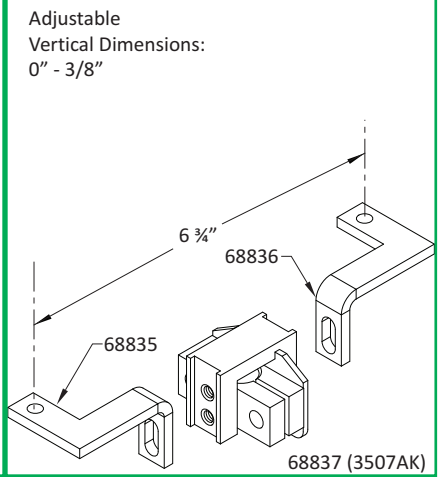

Bolt-On Mounting Bracket Diagrams

Adjustable
Vertical Dimensions:
7/16" - 5/8"

Adjustable
Vertical Dimensions:
7/16" - 5/8"

Adjustable
Vertical Dimensions:
5/16" - 7/16"

Adjustable
Vertical Dimensions:
1/16" - 1 1/16"

Adjustable
Vertical Dimensions:
0" - 5/8"

Adjustable
Vertical Dimensions:
2 5/8" - 3 1/4"

Bolt-On Mounting Bracket Diagrams

Adjustable
Vertical Dimensions:
2 1/2" - 3 1/8"

Adjustable
Vertical Dimensions:
0" - 3/8"