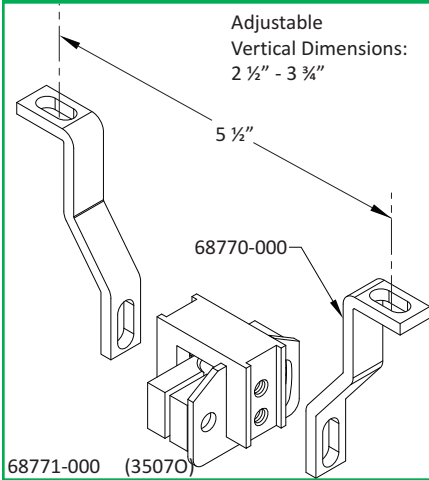

Bolt-On Mounting Bracket Diagrams

Hand Control Mounting Brackets (Column Mount)