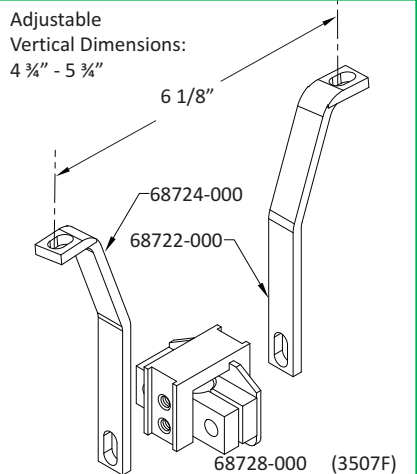

Bolt-On Mounting Bracket Diagrams

Hand Control Mounting Brackets (Column Mount)