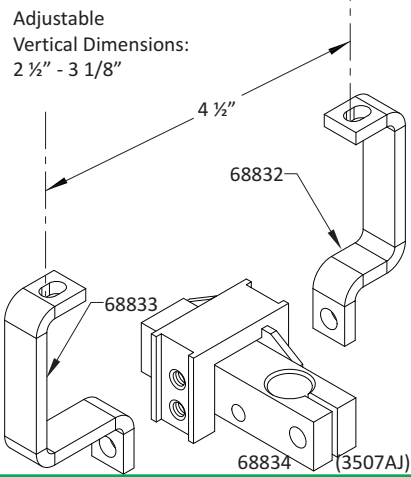

Bolt-On Mounting Bracket Diagrams

Adjustable
Vertical Dimensions:
7/16" - 5/8"

Adjustable
Vertical Dimensions:
7/16" - 5/8"

Adjustable
Vertical Dimensions:
5/16" - 7/16"

Adjustable
Vertical Dimensions:
1/16" - 1 1/16"

Adjustable
Vertical Dimensions:
0" - 5/8"

Adjustable
Vertical Dimensions:
2 5/8" - 3 1/4"

Bolt-On Mounting Bracket Diagrams

Adjustable
Vertical Dimensions:
2 1/2" - 3 1/8"

Adjustable
Vertical Dimensions:
0" - 3/8"

Adjustable
Vertical Dimensions:
1/4" - 3/8"

Hand Control Mounting Brackets (Column Mount)

Intentionally Left Blank