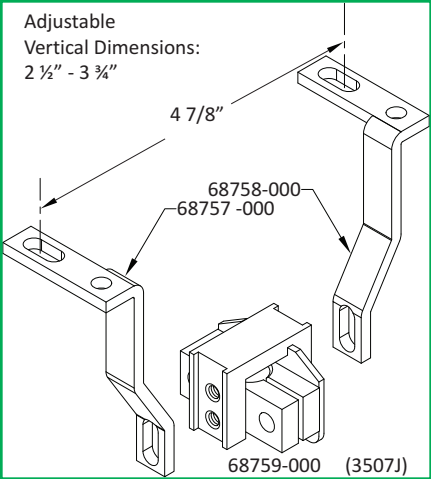

Bolt-On Mounting Bracket Diagrams