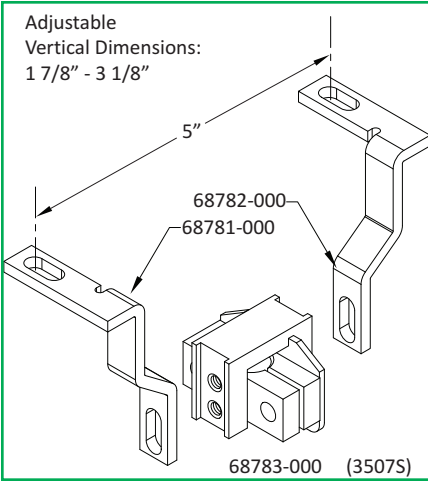

Bolt-On Mounting Bracket Diagrams

BOTH "U" OPTIONS ARE IN THE SAME KIT