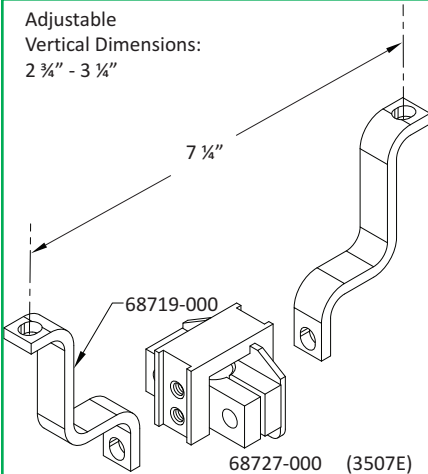

Bolt-On Mounting Bracket Diagrams

Hand Control Mounting Brackets (Column Mount)