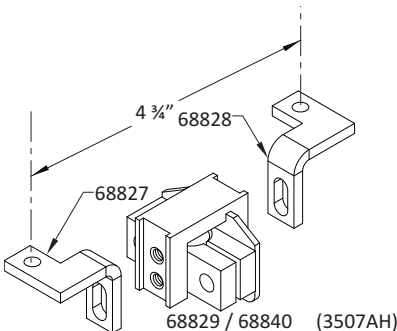

Bolt-On Mounting Bracket Diagrams

Adjustable
Vertical Dimensions:
7/16" - 5/8"

Adjustable
Vertical Dimensions:
7/16" - 5/8"

Adjustable
Vertical Dimensions:
5/16" - 7/16"

Adjustable
Vertical Dimensions:
1/16" - 1 1/16"

Adjustable
Vertical Dimensions:
0" - 5/8"

Adjustable
Vertical Dimensions:
2 5/8" - 3 1/4"

Bolt-On Mounting Bracket Diagrams

Adjustable
Vertical Dimensions:
2 1/2" - 3 1/8"

Adjustable
Vertical Dimensions:
0" - 3/8"