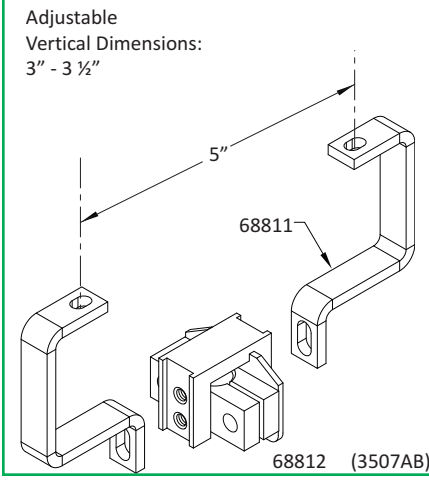

Bolt-On Mounting Bracket Diagrams

Adjustable
Vertical Dimensions:
7/16" - 5/8"

Adjustable
Vertical Dimensions:
7/16" - 5/8"

Adjustable
Vertical Dimensions:
5/16" - 7/16"

Adjustable
Vertical Dimensions:
1/16" - 1 1/16"