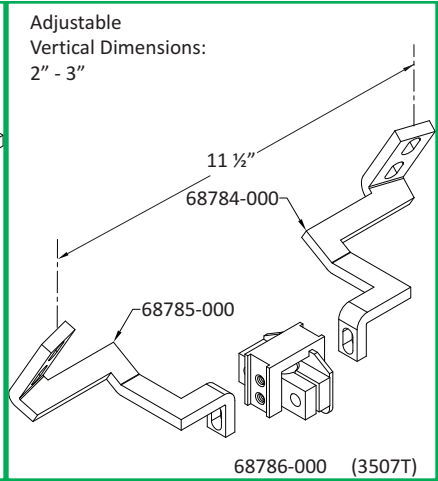

Bolt-On Mounting Bracket Diagrams

BOTH "U" OPTIONS ARE IN THE SAME KIT