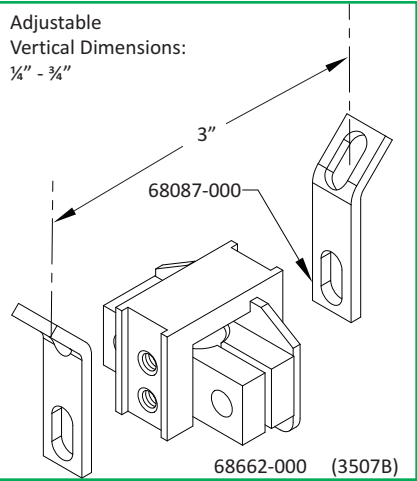

Bolt-On Mounting Bracket Diagrams

Hand Control Mounting Brackets (Column Mount)