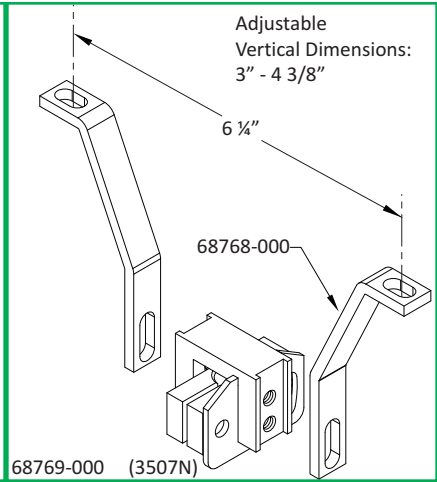

Bolt-On Mounting Bracket Diagrams

Hand Control Mounting Brackets (Column Mount)