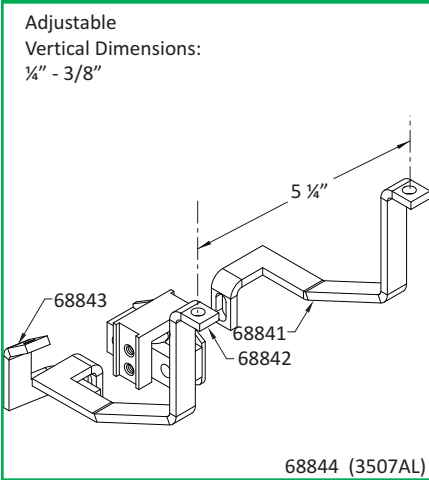

Adjustable
Vertical Dimensions:
1/4" - 3/8"