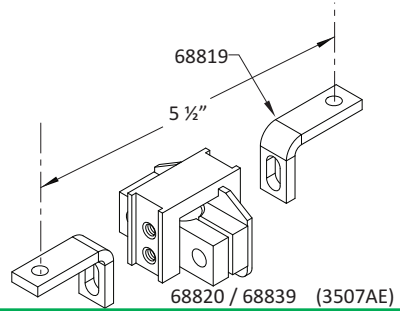

Bolt-On Mounting Bracket Diagrams

Adjustable
Vertical Dimensions:
7/16" - 5/8"

Adjustable
Vertical Dimensions:
7/16" - 5/8"

Adjustable
Vertical Dimensions:
5/16" - 7/16"

Adjustable
Vertical Dimensions:
1/16" - 1 1/16"