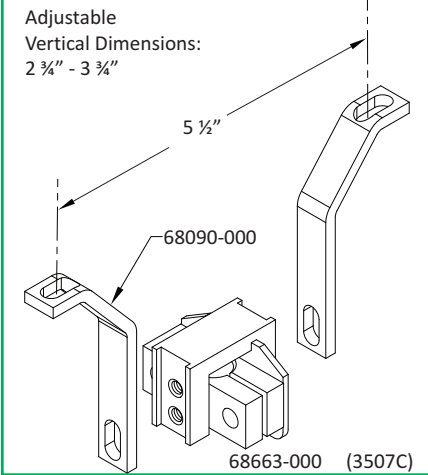

Bolt-On Mounting Bracket Diagrams

Hand Control Mounting Brackets (Column Mount)