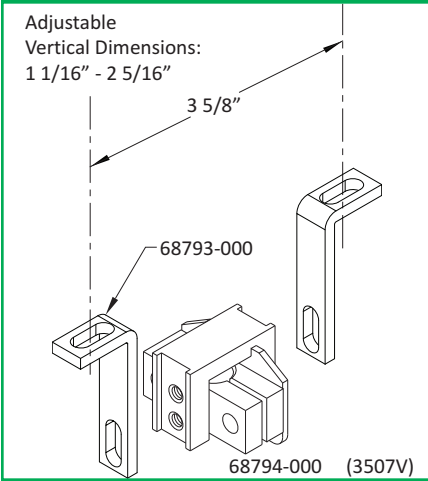

Bolt-On Mounting Bracket Diagrams

BOTH "U" OPTIONS ARE IN THE SAME KIT