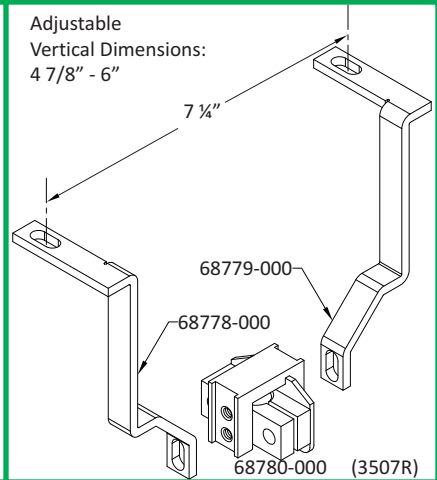

Bolt-On Mounting Bracket Diagrams

Hand Control Mounting Brackets (Column Mount)