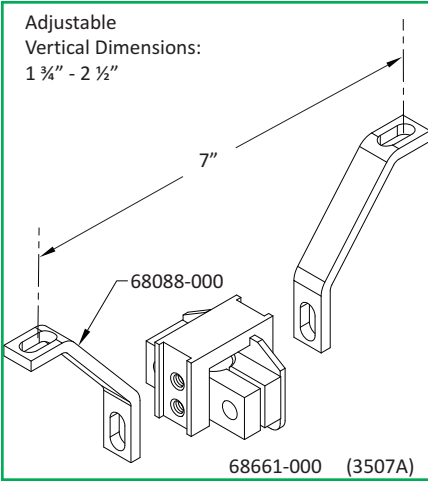

Bolt-On Mounting Bracket Diagrams

Hand Control Mounting Brackets (Column Mount)