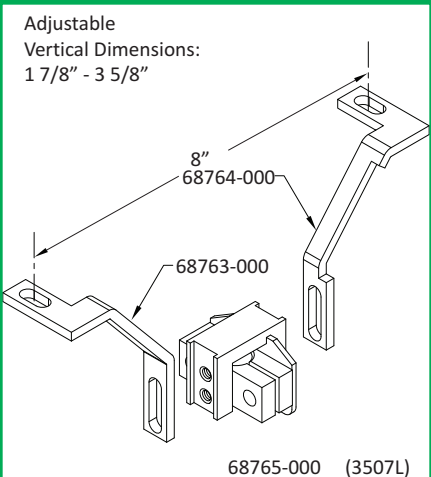

Bolt-On Mounting Bracket Diagrams